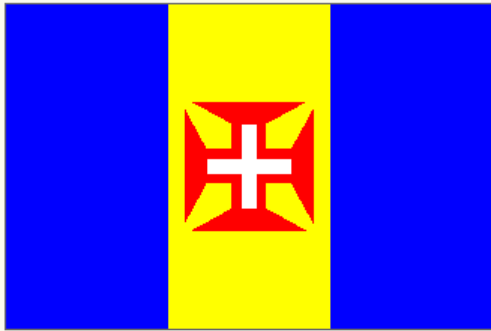

FLAG IDENTIFIER

FLAG IDENTIFYING TOOL

Identify a Flag

Flag in Focus

Vexphoto

Links

About

Contact

Donate

[Combined Identification](#) | [Bicolor Flags](#) | [Tricolor Flags](#)

Verical tricolor flag identification:

colors: blue, yellow, any color

Madeira

Região Autónoma da Madeira

[This flag on FOTW website](#)

USAGE:	subnational flag (autonomous region)
CONTINENT:	Europe
REGION:	Southern Europe
COUNTRY:	
SHAPE:	ratio: 2:3
COLORS:	B Y W R (only colors)
DEVICES:	
DIVISION:	
CHARGES:	

By selecting a flag you can learn more about it, here's the one for Madeira which is off the coast of Portugal...