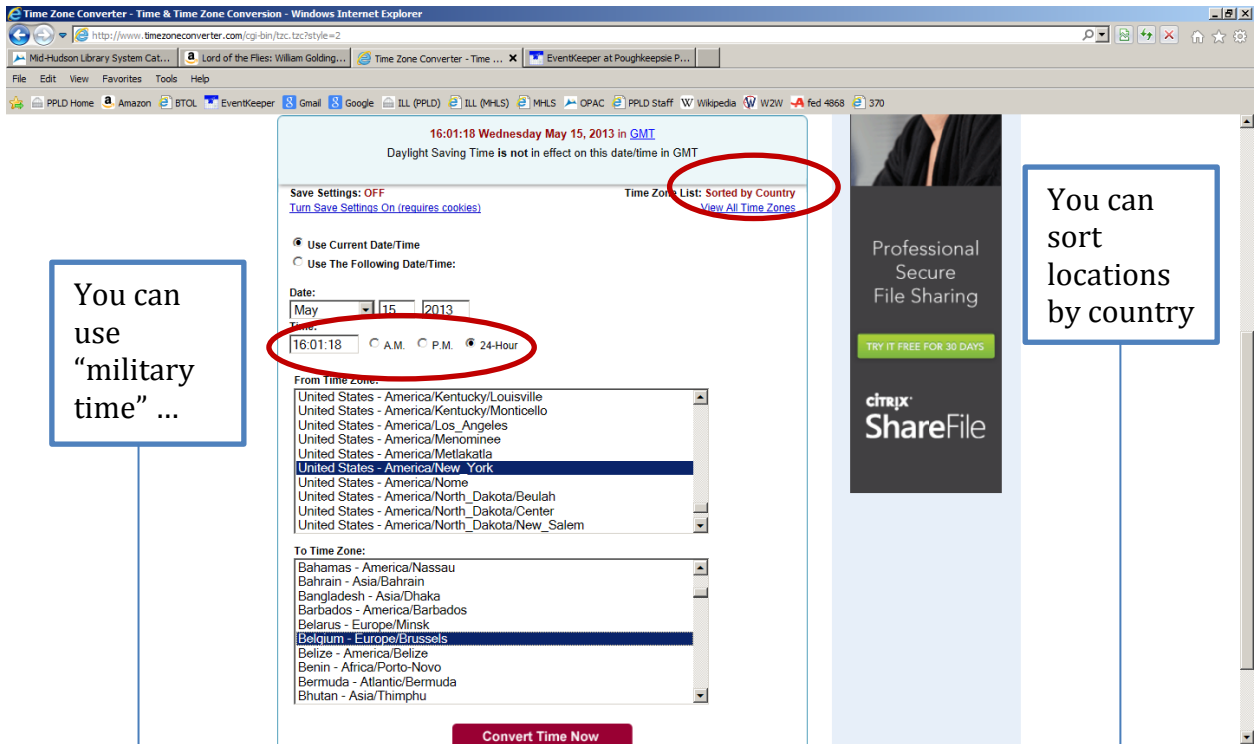

You can use "military time" ...

You can sort locations by country