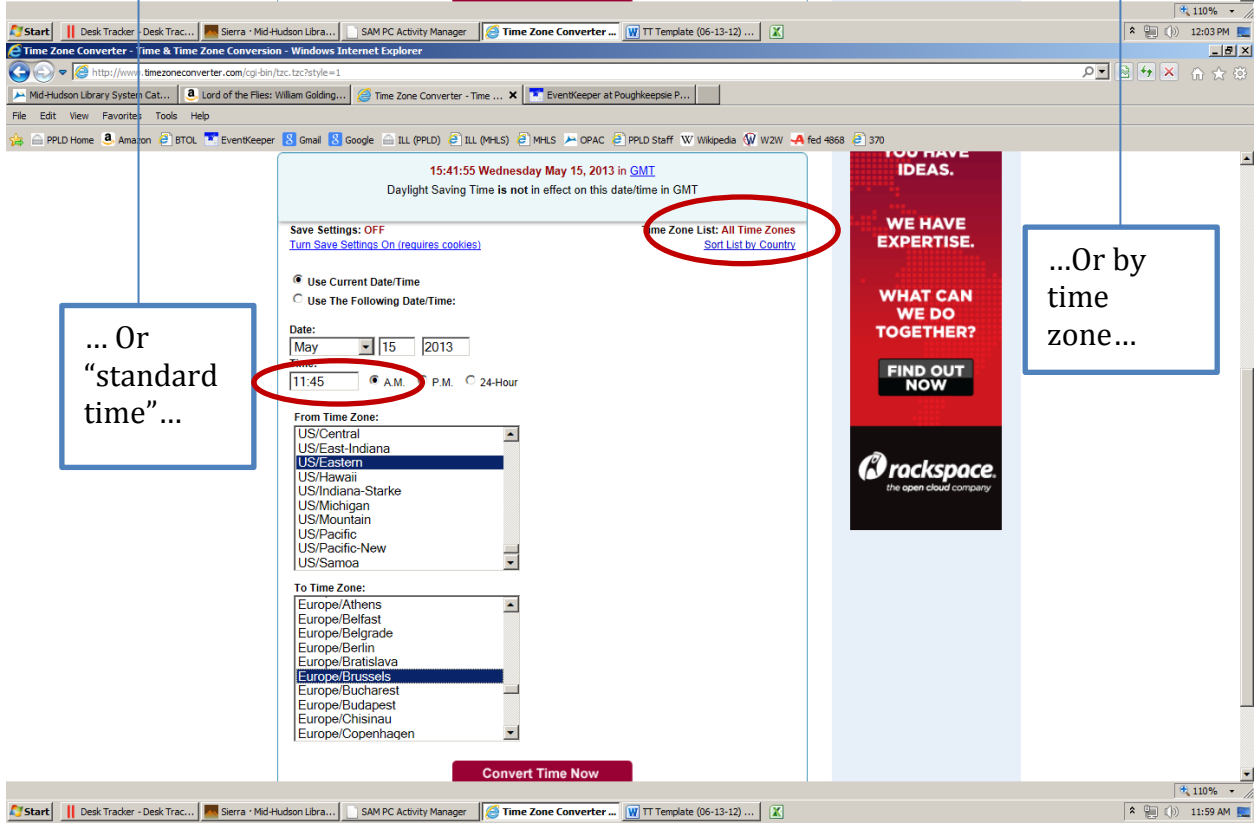

... Or "standard time" ...

...Or by time zone...